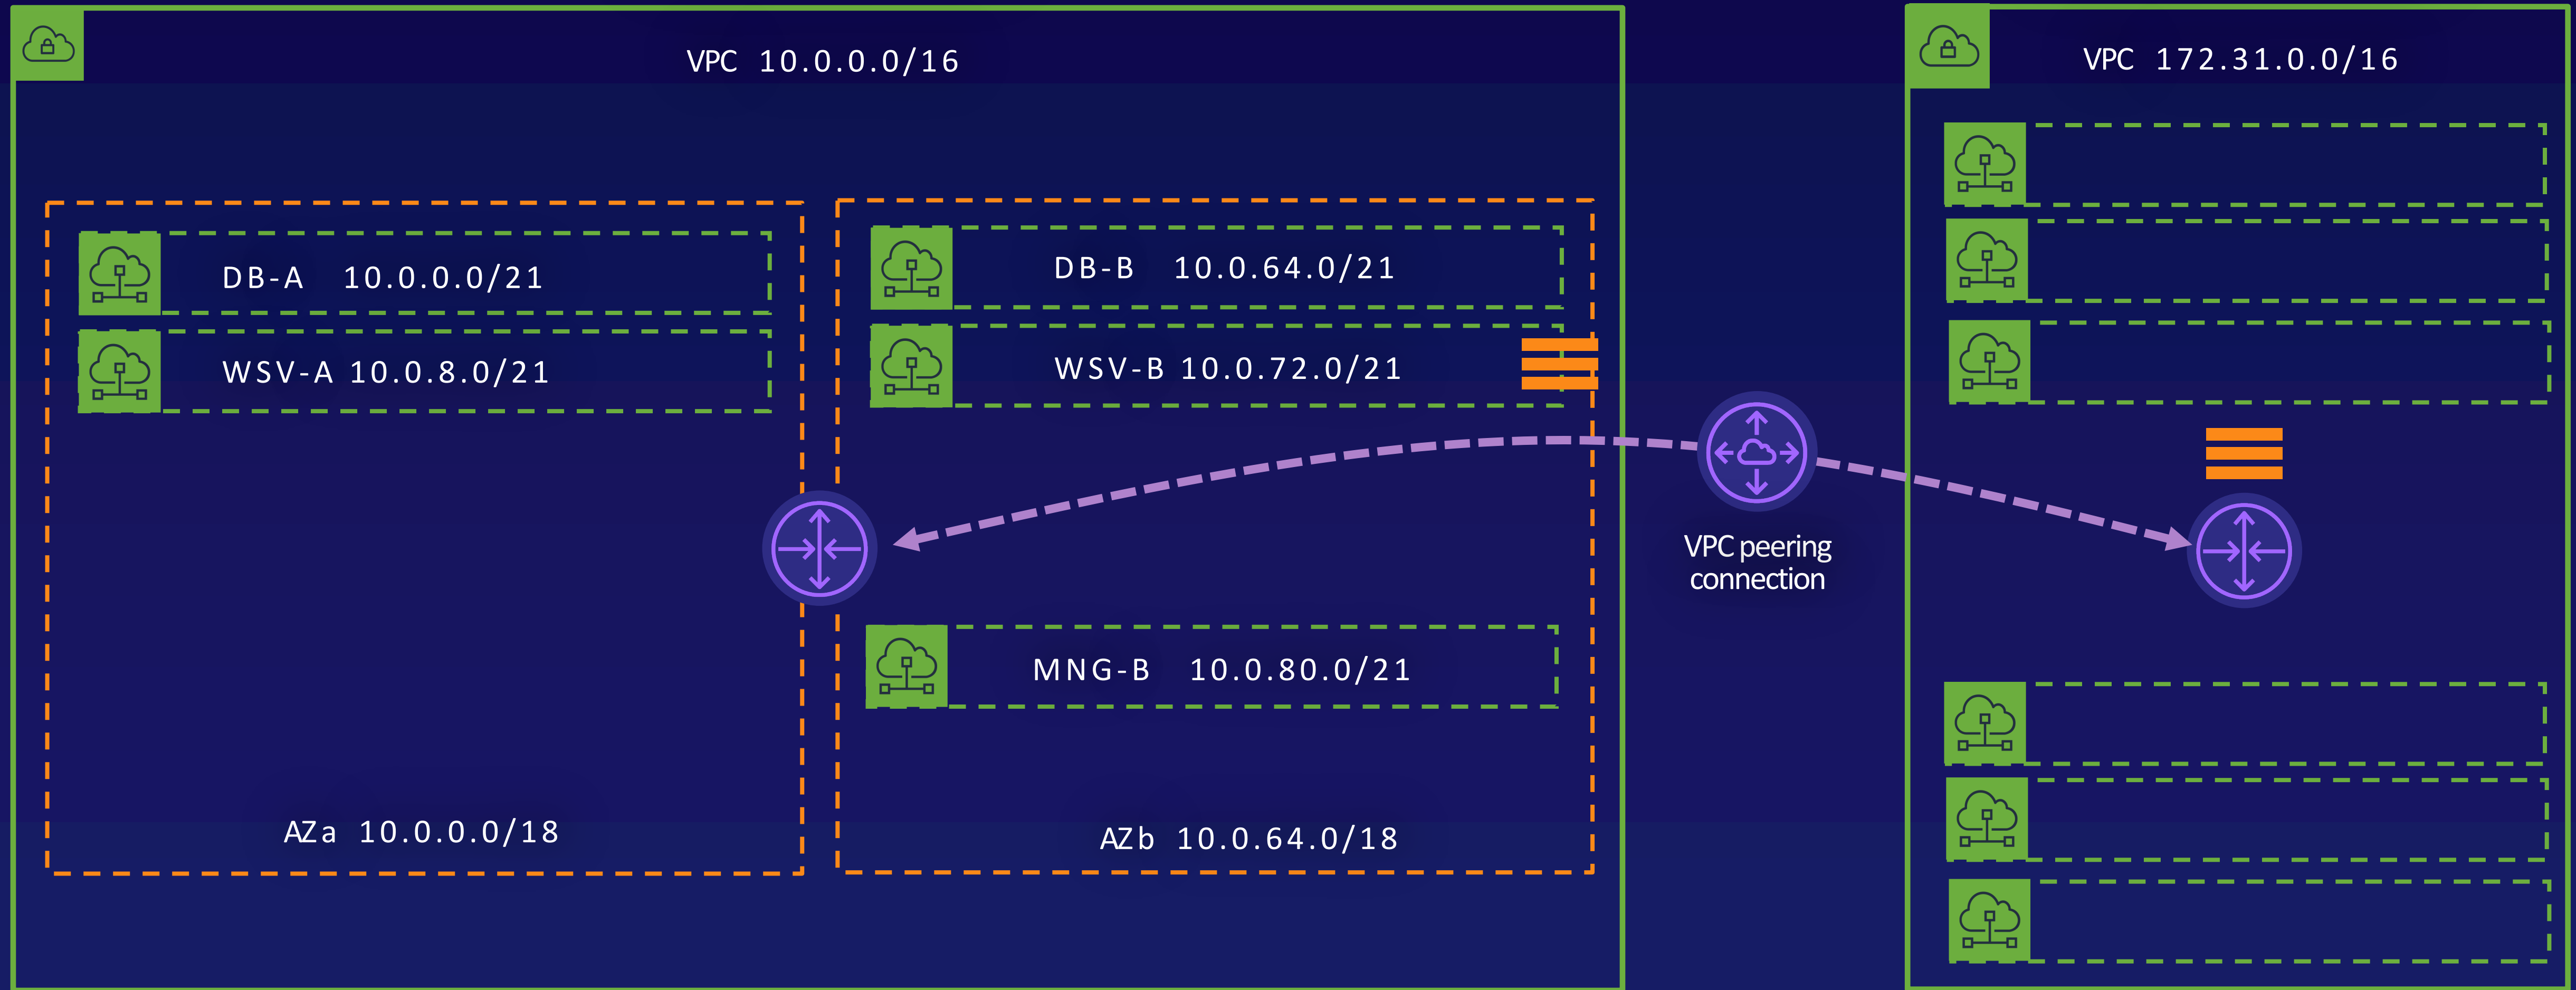

# Demo: VPC Peering

---

**Brock Tubre**

TECHNICAL INSTRUCTOR

## Requestor/local

## Acceptor/remote