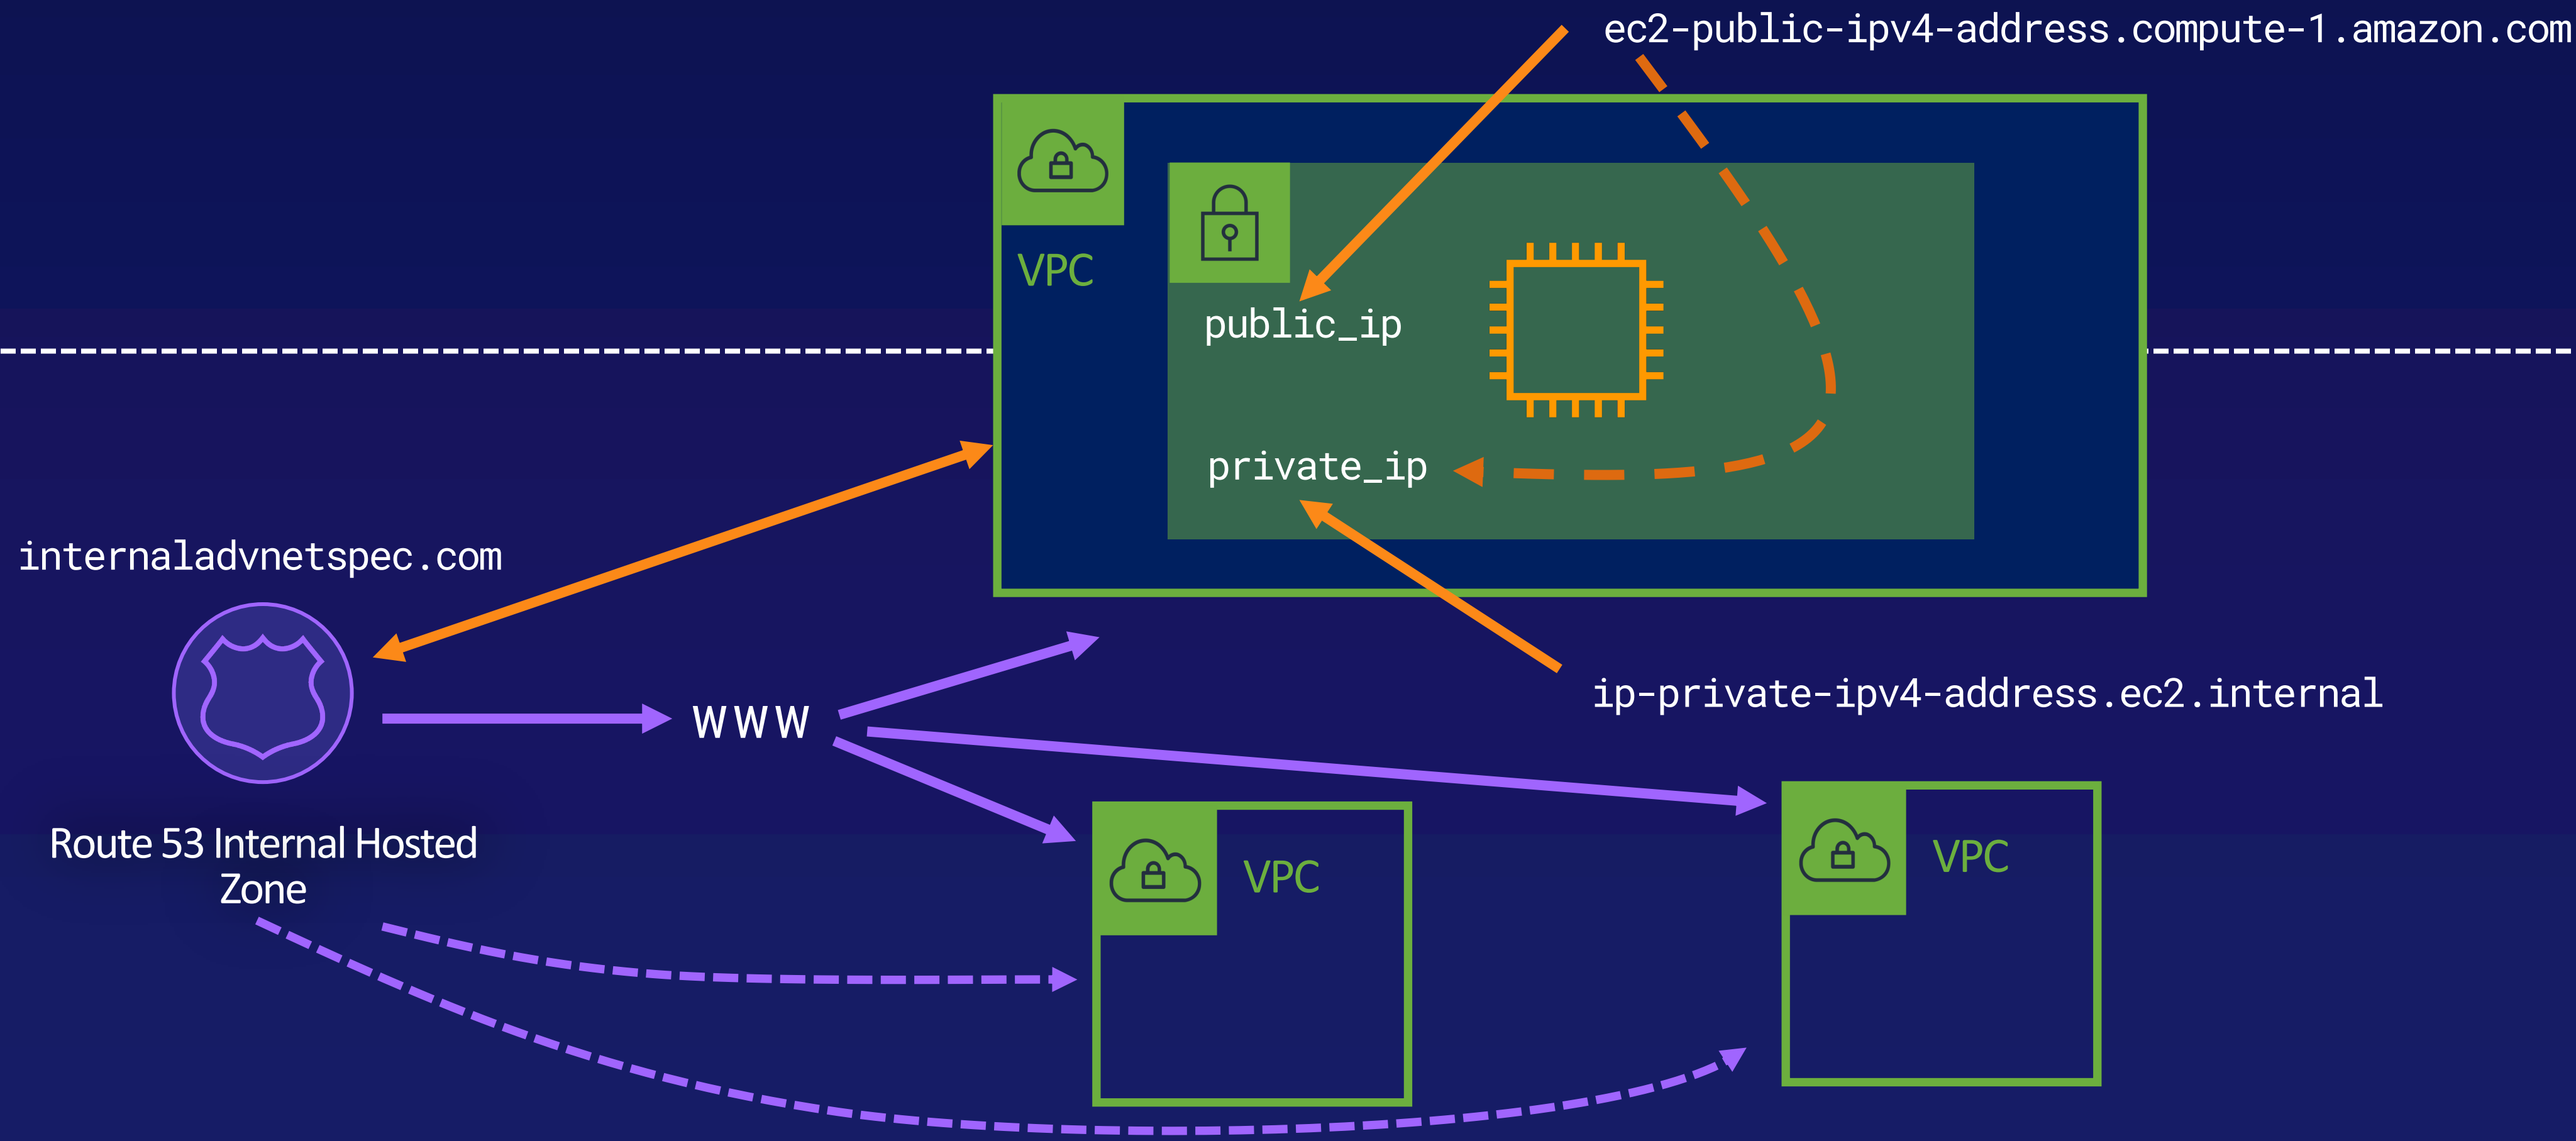

Route 53 Private Hosted Zones

Brock Tubre

TECHNICAL INSTRUCTOR

Public Hosted Zone Architecture

Private Hosted Zone Architecture

Public Internet

`create-vpc-association-authorization`
`associate-vpc-with-hosted-zone`

Default VPC
`enableDnsHostnames`
`enableDnsSupport`

Private VPC

`internaladvnetspec.com`

`ip-private-ipv4-address.ec2.internal`

Route 53 Internal Hosted Zone

Split View / Horizon DNS