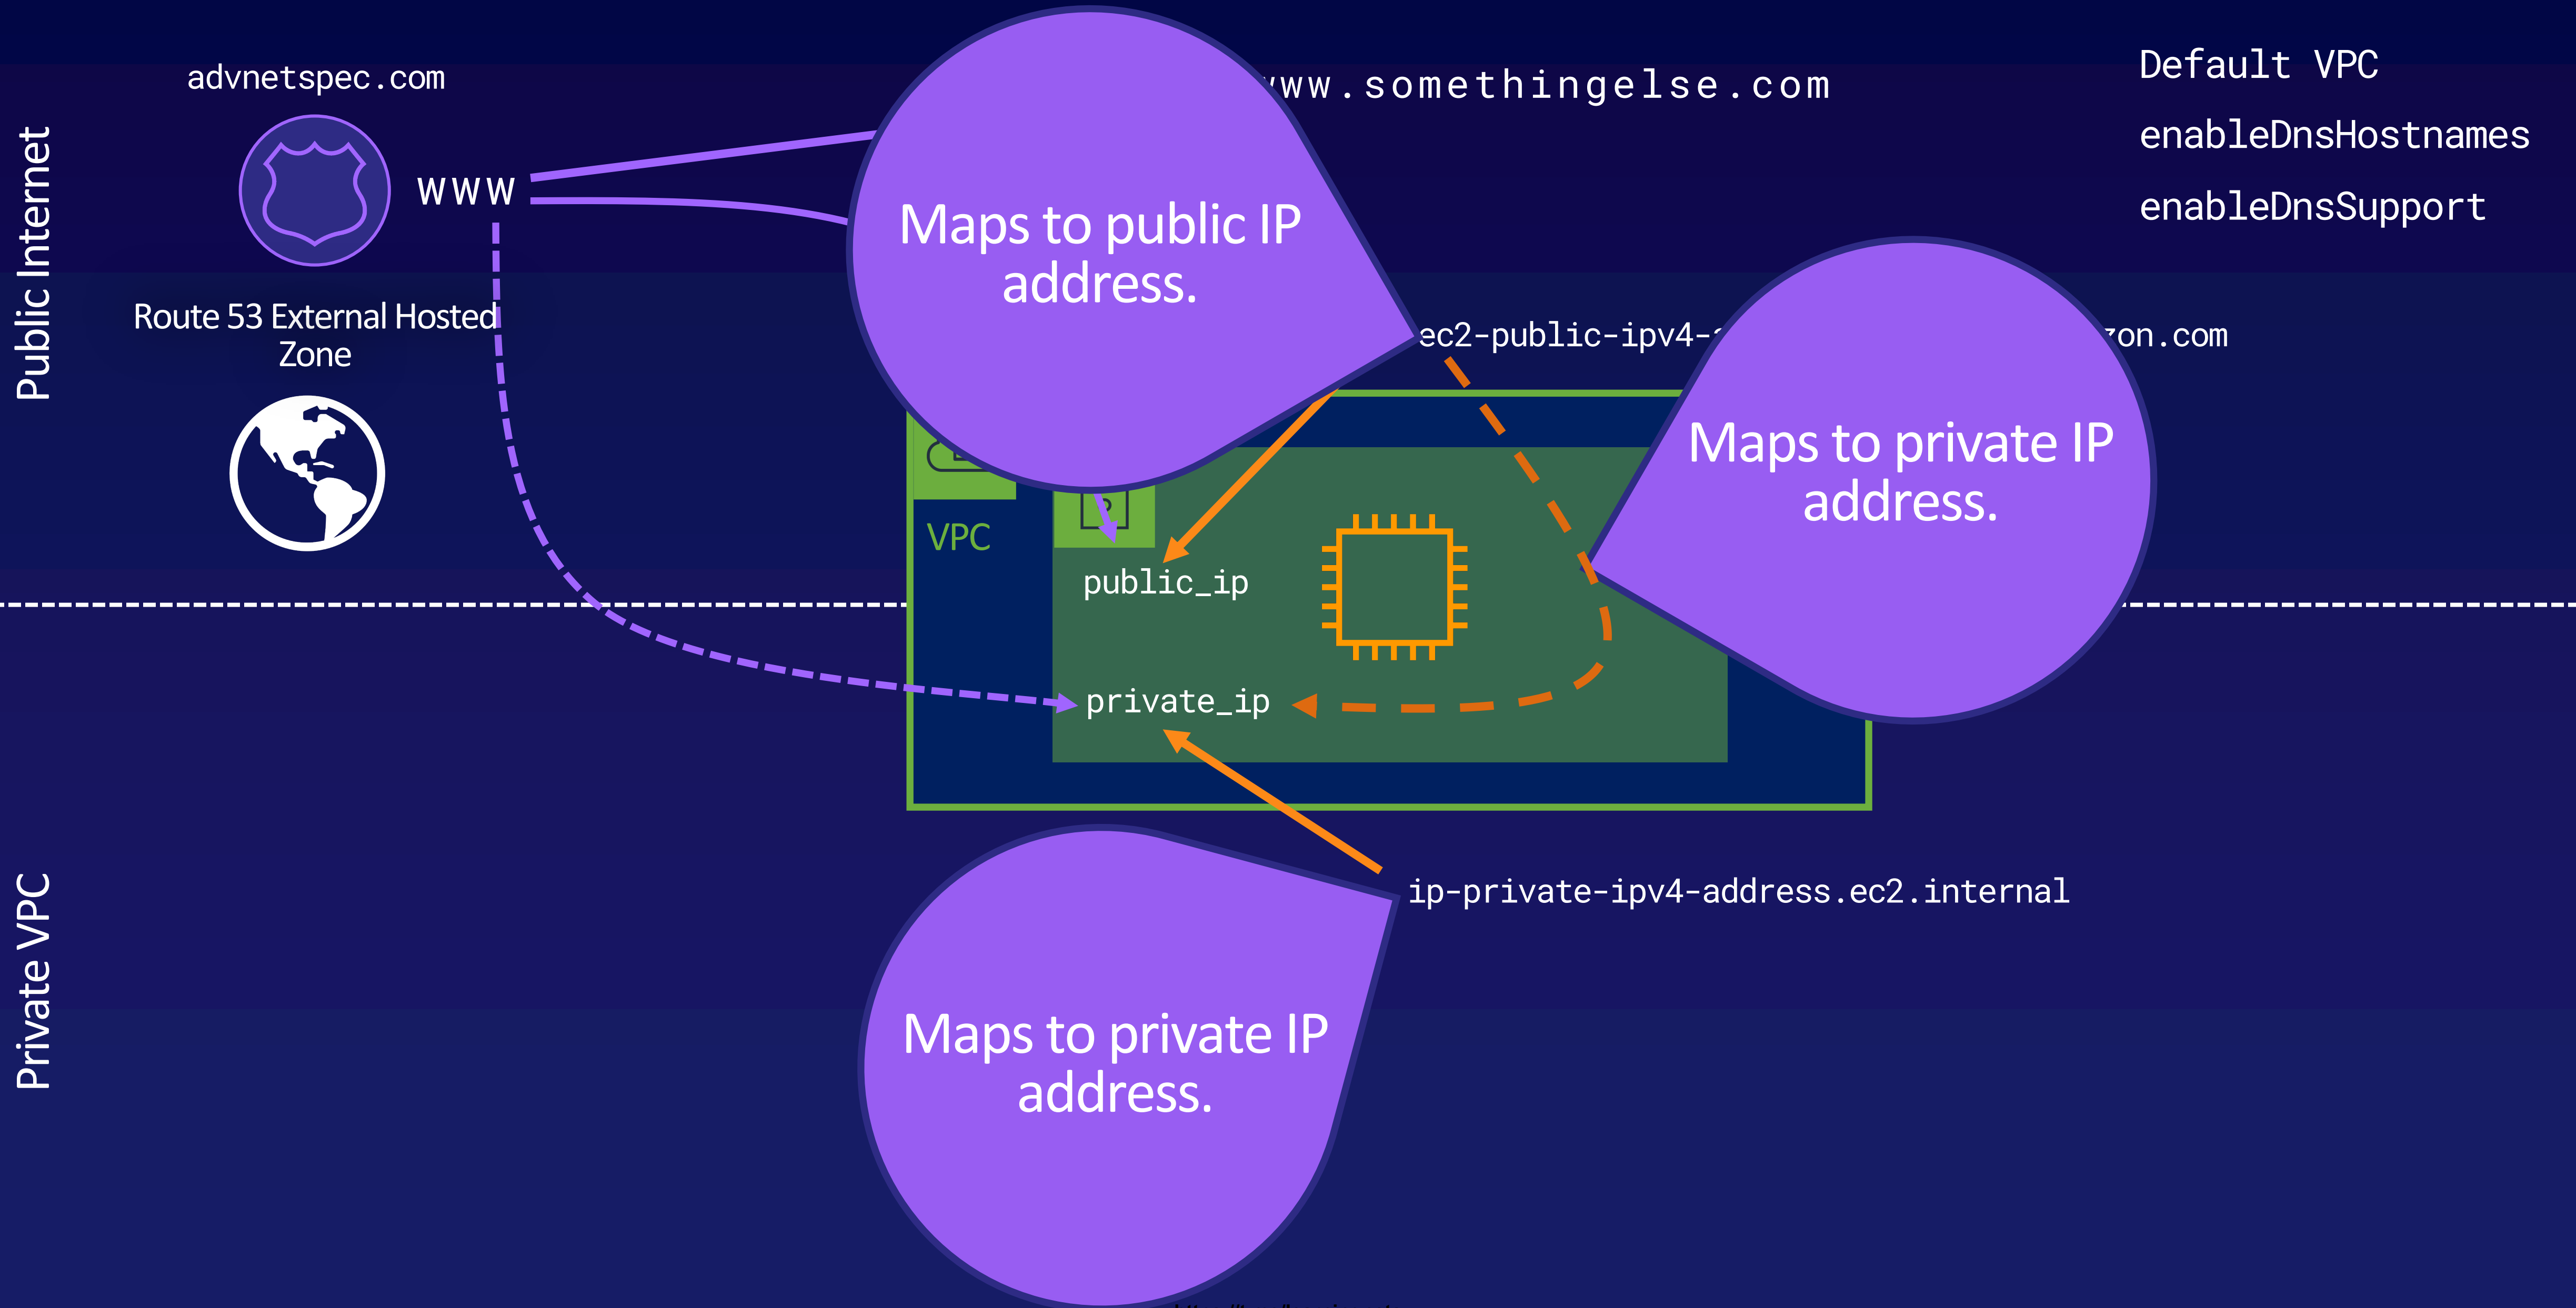

Route 53 Private Hosted Zones

Brock Tubre

TECHNICAL INSTRUCTOR

Public Hosted Zone Architecture

Private Hosted Zone Architecture

Public Internet

`create-vpc-association-authorization`
`associate-vpc-with-hosted-zone`

Default VPC
`enableDnsHostnames`
`enableDnsSupport`

Private VPC

`internaladvnetspec.com`

`ip-private-ipv4-address.ec2.internal`

Route 53 Internal Hosted Zone

Split View / Horizon DNS