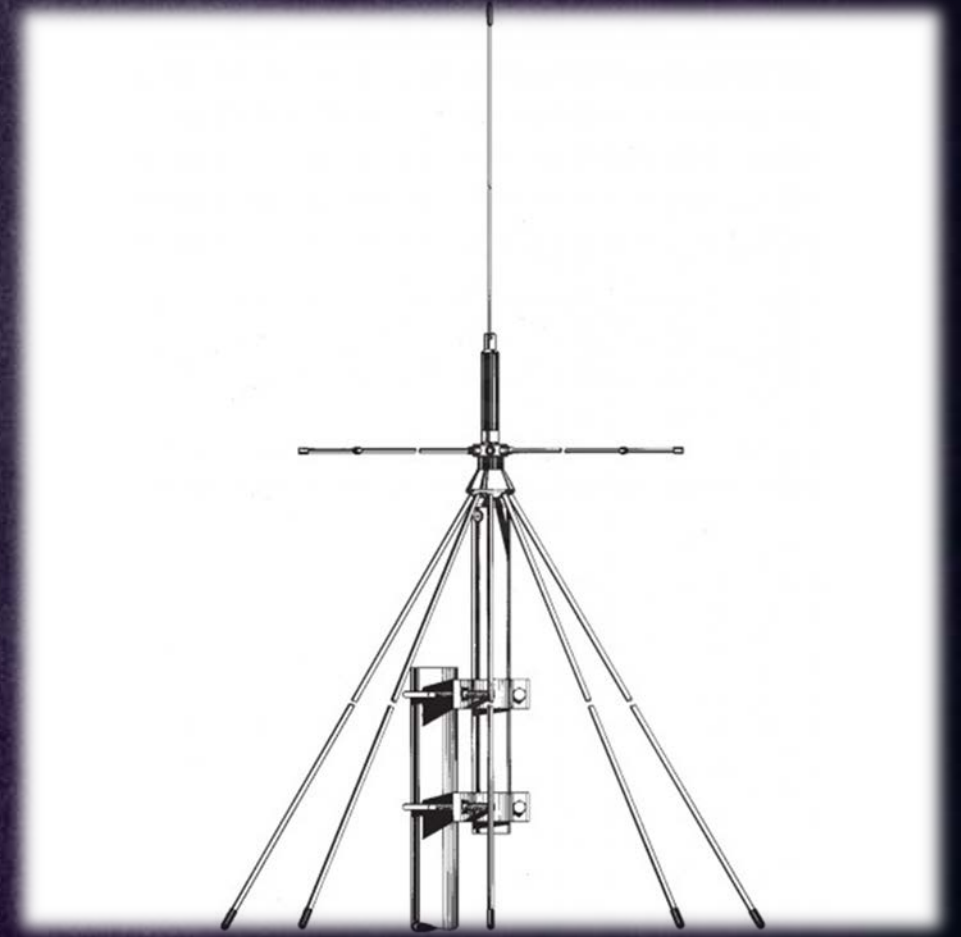

SOFTWARE DEFINED RADIO

FOR HACKERS

SDR Master Series

Types of SDR Antennas

Normal Telescopic Antennas

Usually comes with SDR Devices, Easy to Setup and indoor

Can Not Cover Wide Range of Frequencies

Types of SDR Antennas

Discone Antenna

Covers Wide Range of Frequencies

Mounted outside

Types of SDR Antennas

Wire Based Antenna

Balun can be used as Antenna, raw wire can be attach